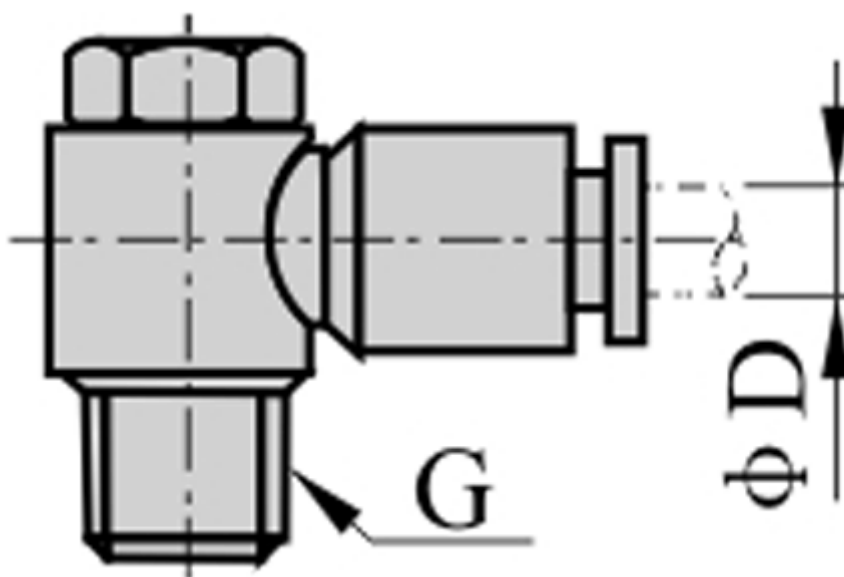

Data Sheet

Article number: 58EPH1201

Description: Fitting EPH1201 Banjo connector
Male thread 1/8", tube diameter 12

Measures

D = 12
Thread = 1/8"